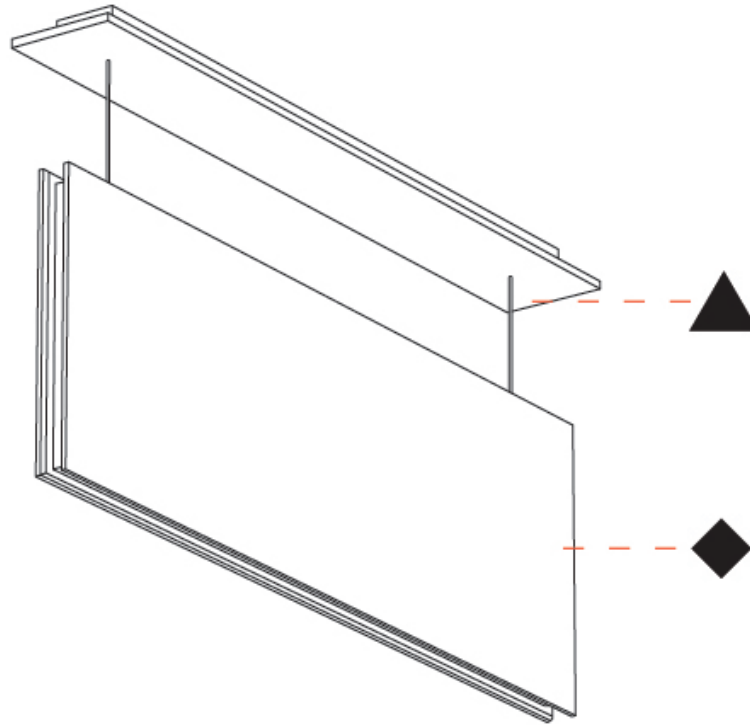

A300915-

PROJECT _____

TYPE _____

SPECIFIER _____

QUANTITY _____

DATE _____

A